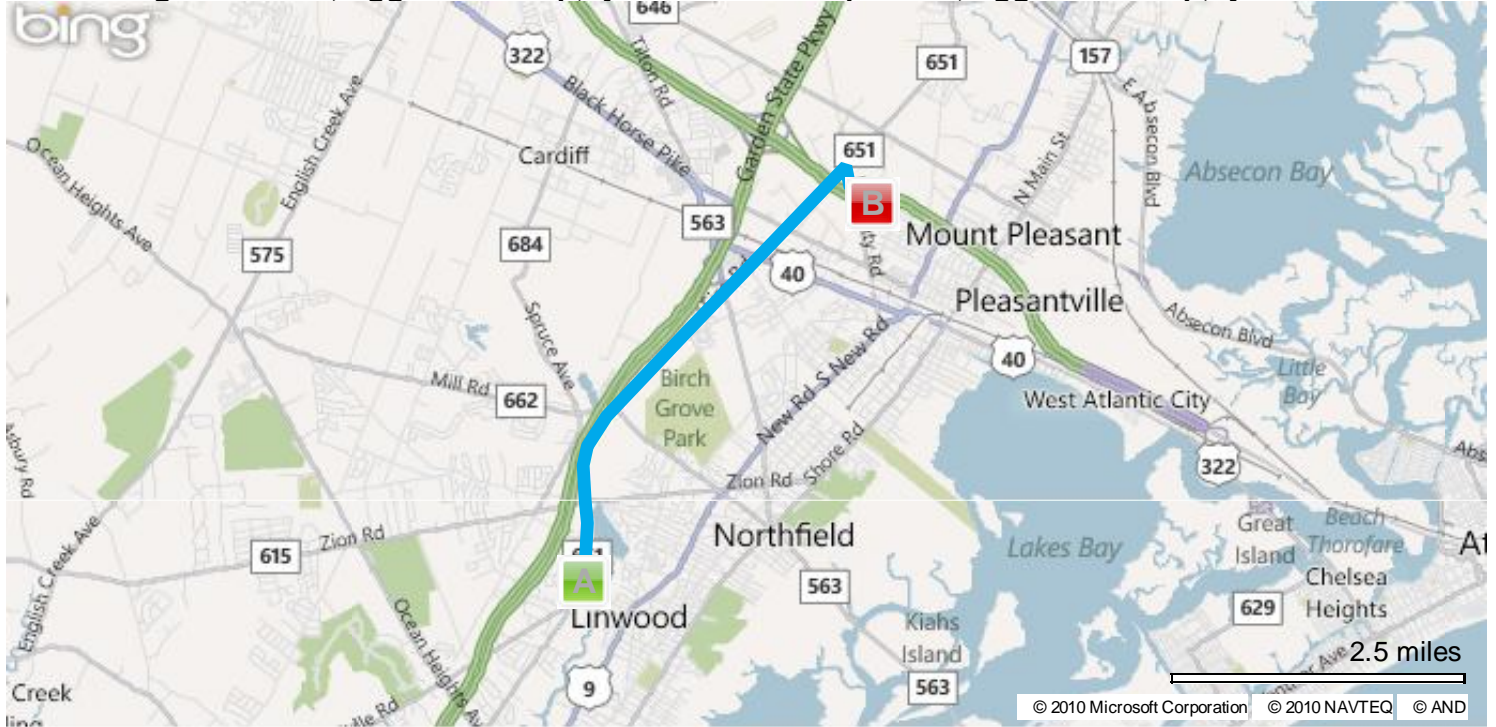

## Driving Directions

From:

**3515 bargaintown rd, egg harbor twp,nj**

To:

**301 maple ave, egg harbor twp,nj**

Shortest Time     Shortest Distance

**Total Distance:** 4.7 miles

**Total Time:** About 9 minutes

### A. 3515 bargaintown rd, egg harbor twp,nj

4.7 miles / about 9 minutes

1. Depart Bargaintown Rd / CR-651 toward Central Ave / CR-661 4.3 mi
2. Turn right onto Doughty Rd 0.2 mi
3. Turn left onto Maple Ave 0.2 mi

### B. 301 maple ave, egg harbor twp,nj